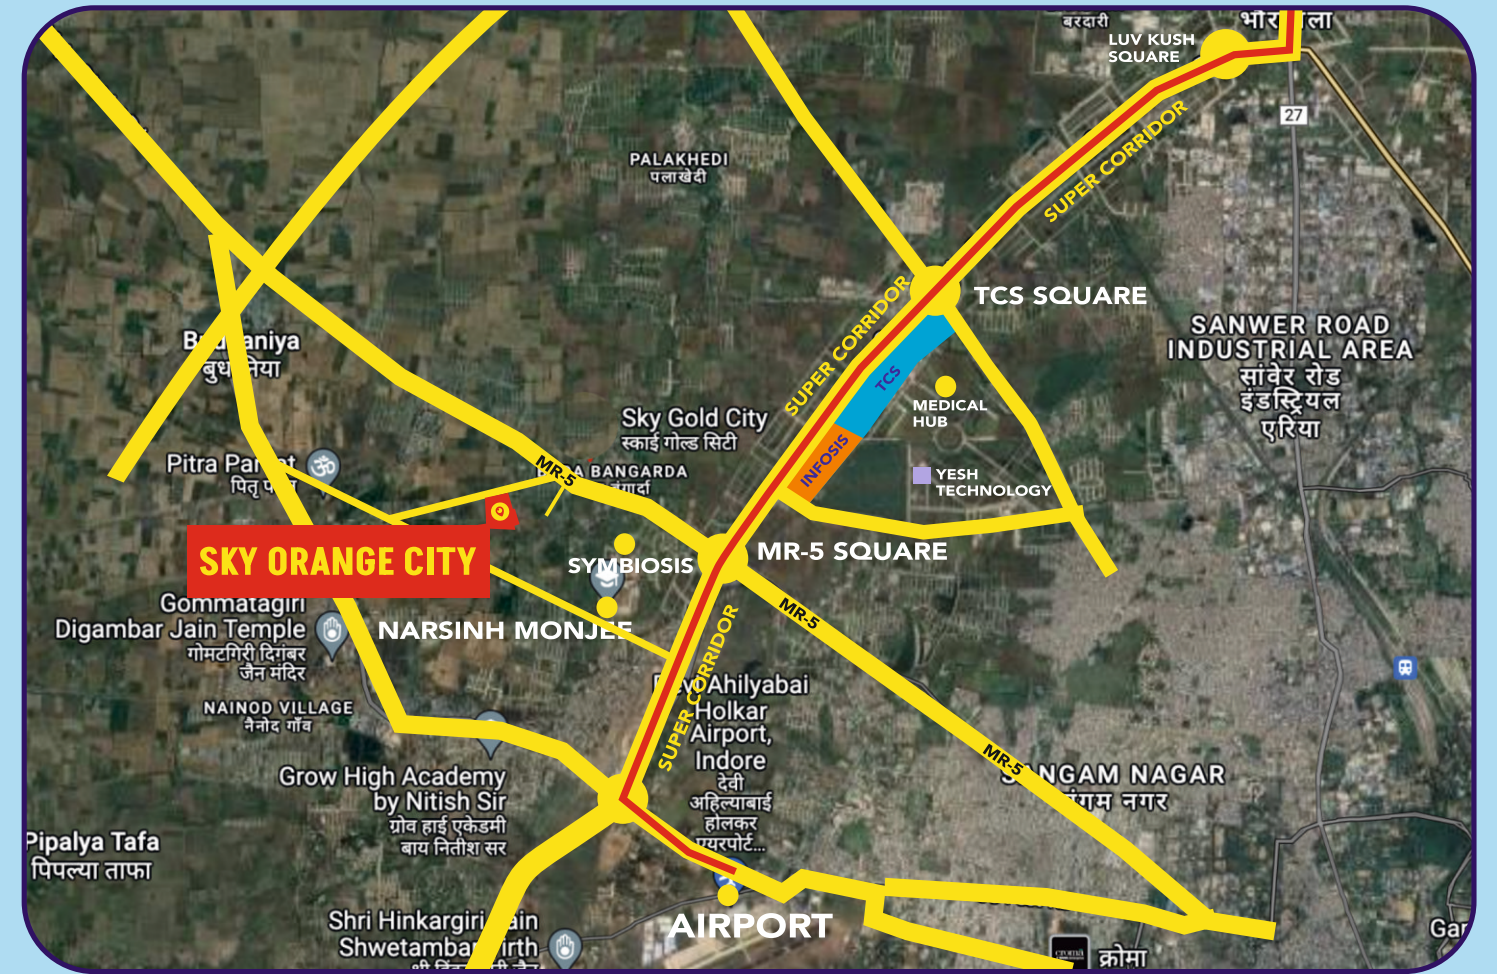

LOCATION MAP

Marketed By

RERA NO. : A-IND-24-1640

SHIVASHISH

INFRATECH PVT. LTD.

Office: Plot no. 02A Sch. No. 169B MR-5 Square Road,
Super Corridor, Bada Bangarda, Indore, 453112

Call: 73547 75191

MR - 5, Bada Bangarda, Indore, 452010

Follow Us: /shivashish infratech