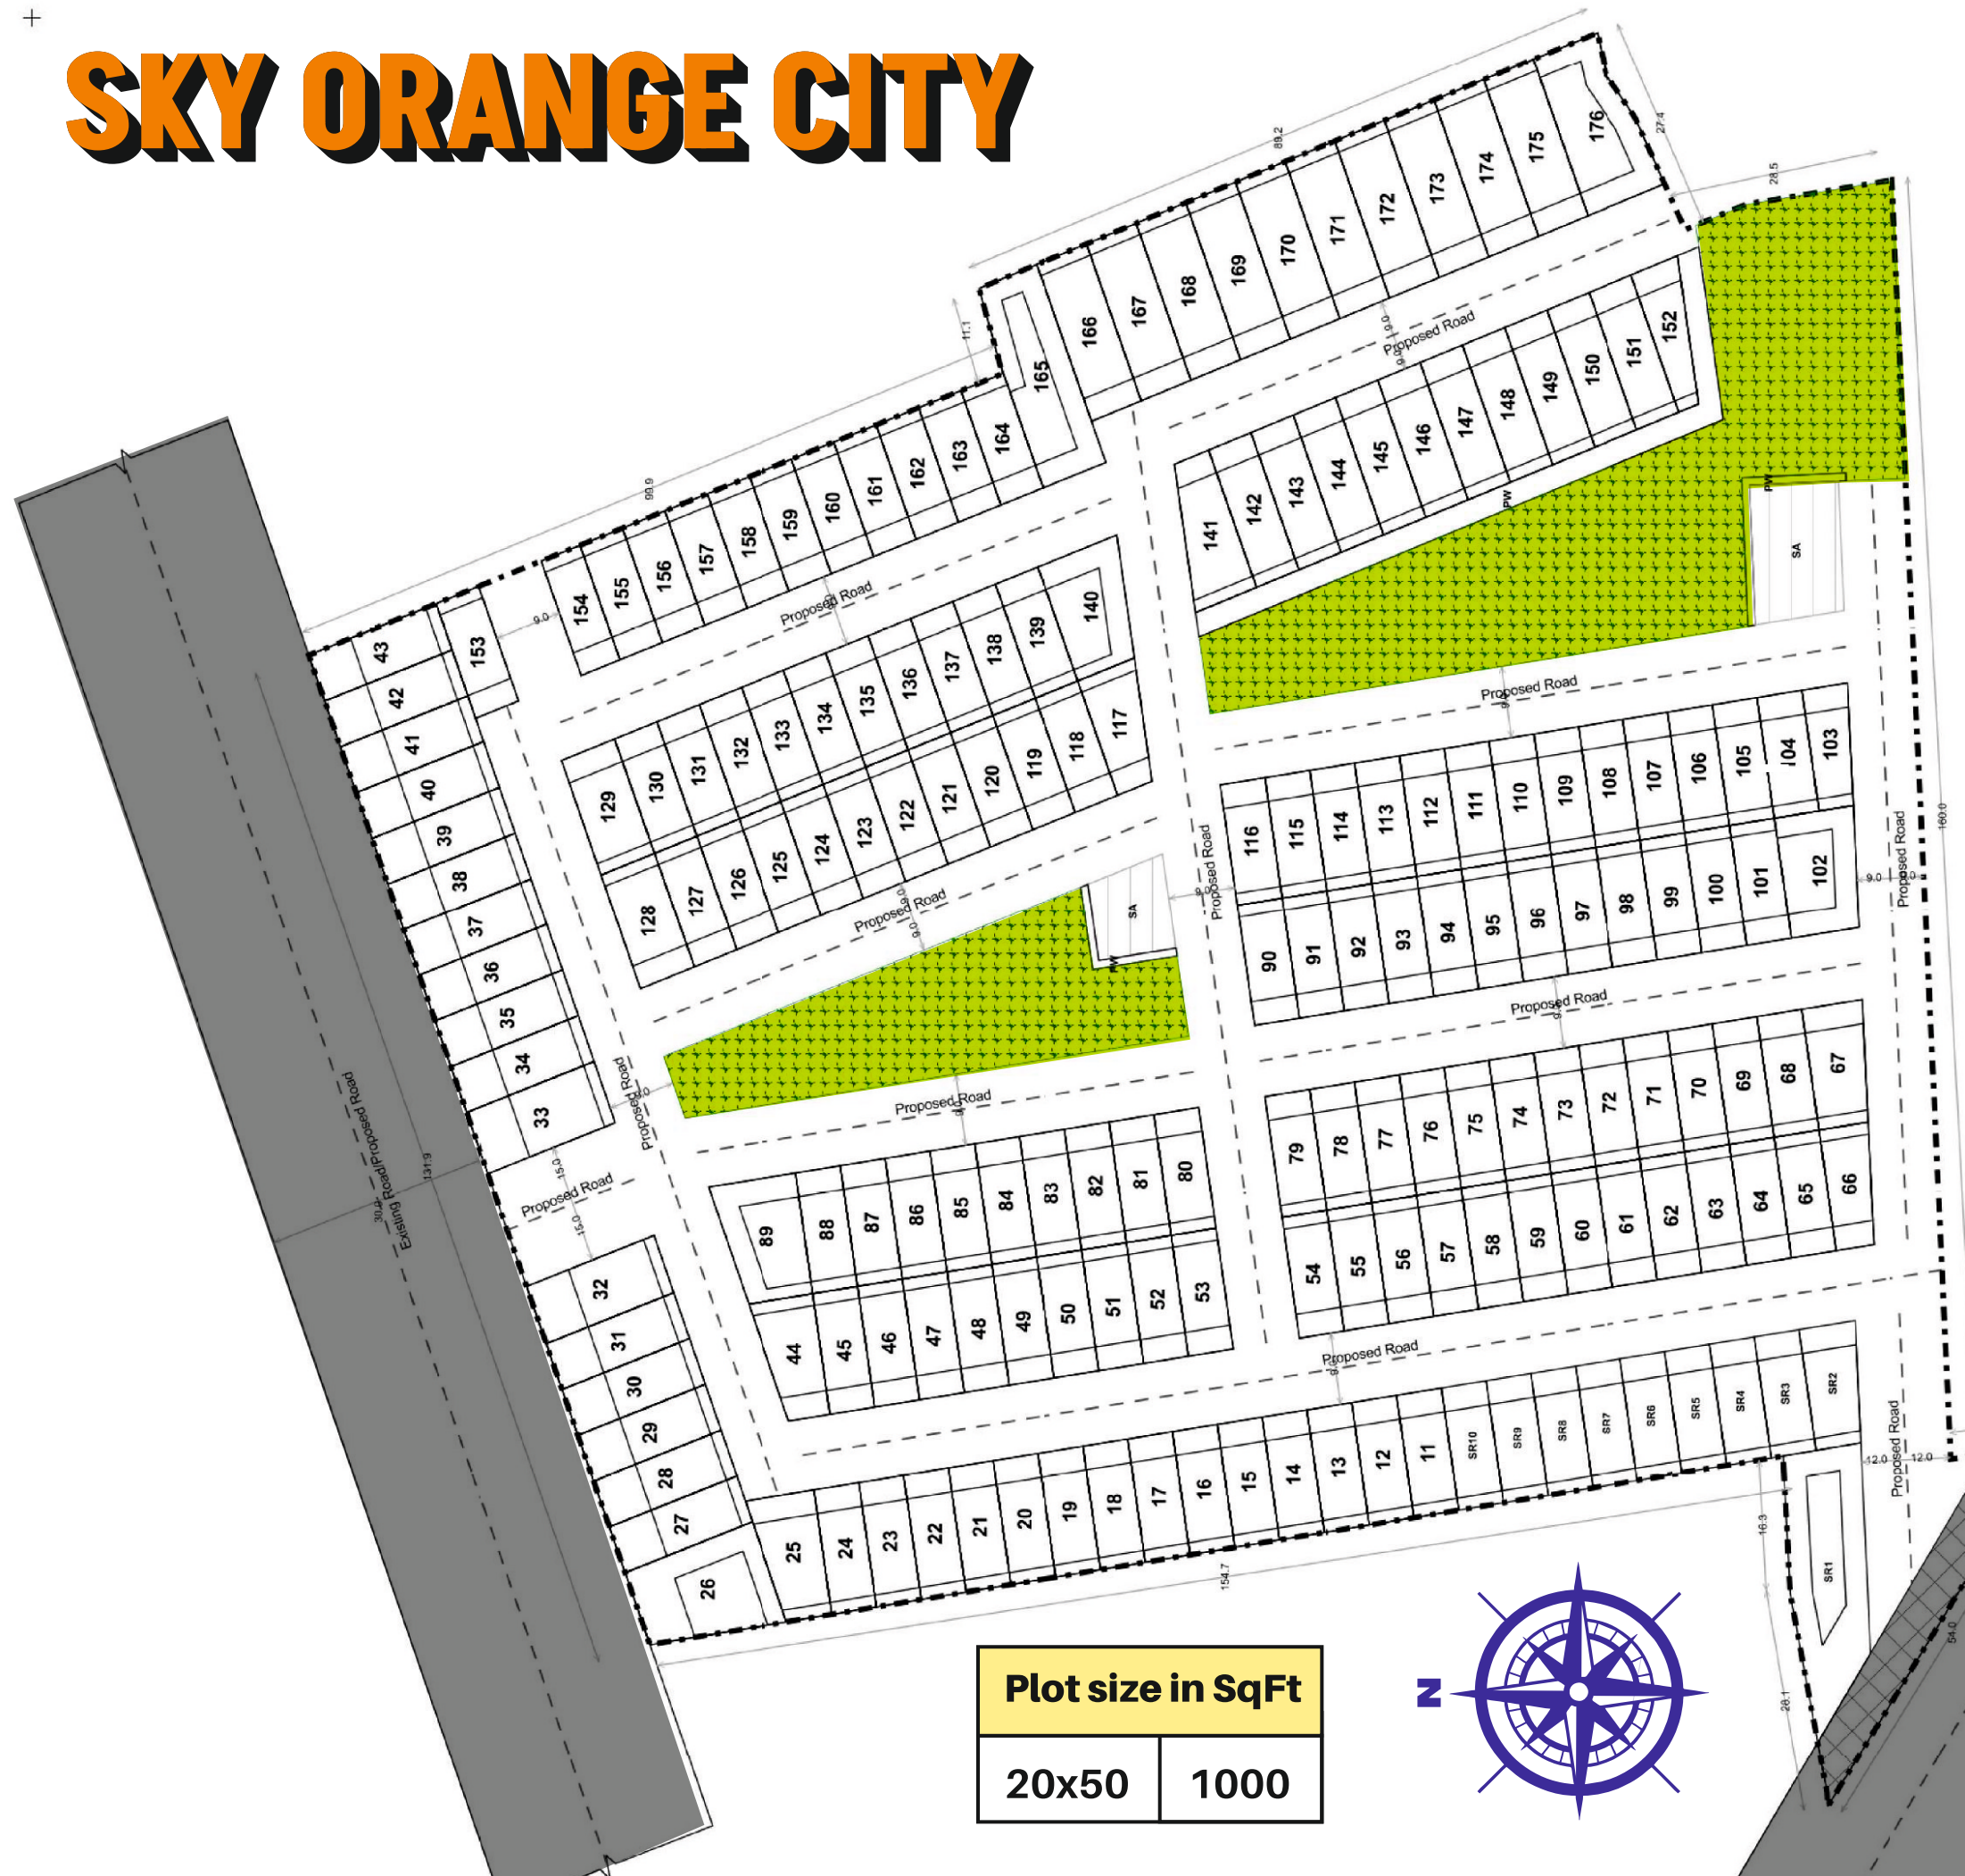

RERA ID: P-IND-24-5238

SKY ORANGE CITY

AMENITIES

Covered campus

30 & 40 ft wide Road

Kids Play Arena

STP Treatment

Water Tank

Underground Electricity

Location Benefits

- Located on Indore's Super Corridor Growth Zone
- Quick access via MR-5 Master Plan Road
- Only 10- 12 mins from the Airport
- Close to Infosys, TCS & IT SEZ
- Schools nearby: Vedansh International, Model School Indore
- Hospitals: Darsh Hospital (6 mins), Arihant Hospital
- Surrounded by malls, restaurants & residential hubs

Follow Us: /shivashish infratech

SKY ORANGE CITY

Plot size in SqFt	
20x50	1000